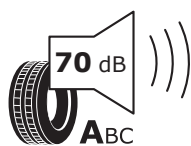

2020/740

Product Information Sheet Delegated Regulation (EU) 2020/740

Supplier name	PIRELLI
Commercial name	PZERO
Tyre type identifier	27879
Tyre size designation	255/35ZR20
Load-capacity index	97
Speed category symbol	(Y)
Fuel efficiency class	D
Wet grip class	B
External rolling noise class	A
External rolling noise value	70 dB
Severe snow tyre	No
Ice tyre	No
Date of start of production	09/17
Date of end of production	-
Load version	XL
Additional information