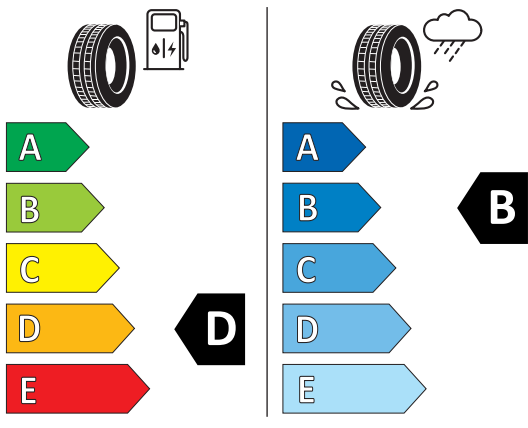

Product Information Sheet Delegated Regulation (EU) 2020/740

Supplier name	PIRELLI
Commercial name	PZERO
Tyre type identifier	27879
Tyre size designation	255/35ZR20
Load-capacity index	97
Speed category symbol	(Y)
Fuel efficiency class	D
Wet grip class	B
External rolling noise class	A
External rolling noise value	70 dB
Severe snow tyre	No
Ice tyre	No
Date of start of production	09/17
Date of end of production	-
Load version	XL
Additional information	

PIRELLI 27877

285/30ZR20 (99Y) XL C1