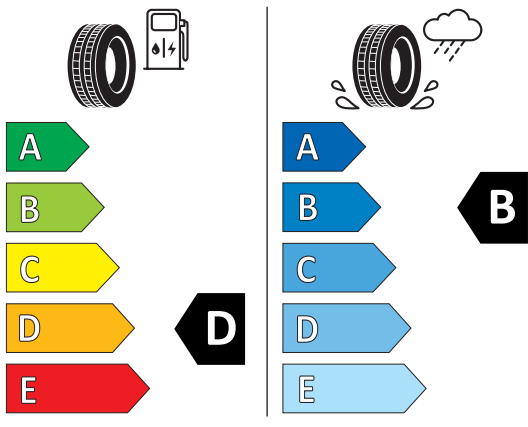

PIRELLI 27879

255/35ZR20 (97Y) XL C1