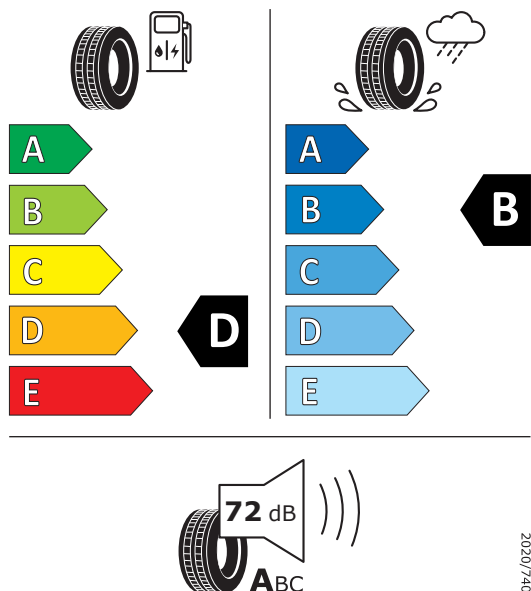

PIRELLI 31833

255/35ZR22 (99Y) XL C1

Product Information Sheet

Delegated Regulation (EU) 2020/740

Supplier name	PIRELLI
Commercial name	PZERO
Tyre type identifier	31833
Tyre size designation	255/35ZR22
Load-capacity index	99
Speed category symbol	(Y)
Fuel efficiency class	D
Wet grip class	B
External rolling noise class	B
External rolling noise value	71 dB
Severe snow tyre	No
Ice tyre	No
Date of start of production	28/18
Date of end of production	-
Load version	XL
Additional information	

PIRELLI 31832

295/30ZR22 (103Y) XL C1

Product Information Sheet

Delegated Regulation (EU) 2020/740

Supplier name	PIRELLI
Commercial name	PZERO
Tyre type identifier	31832
Tyre size designation	295/30ZR22
Load-capacity index	103
Speed category symbol	(Y)
Fuel efficiency class	D
Wet grip class	B
External rolling noise class	A
External rolling noise value	72 dB
Severe snow tyre	No
Ice tyre	No
Date of start of production	16/19
Date of end of production	-
Load version	XL
Additional information	

Information according to Regulation (EU) 2020/740:

Actual fuel savings and road safety depend heavily on the behaviour of drivers. Eco-driving can significantly reduce fuel consumption. Tyre pressure needs to be regularly checked to optimise fuel efficiency and wet grip. Stopping distances must always be respected.