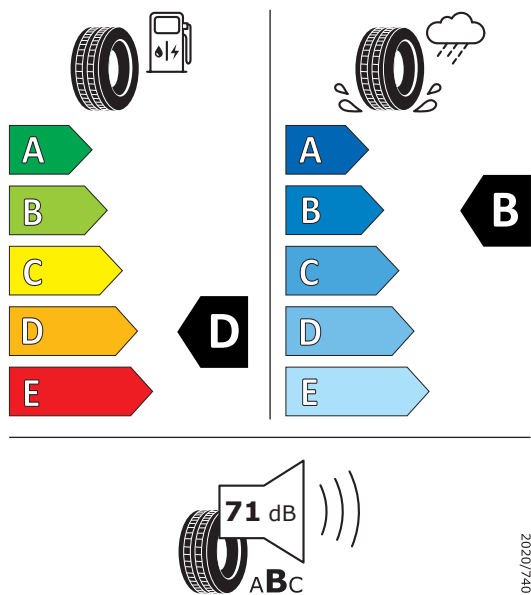

PIRELLI 31833

255/35ZR22 (99Y) XL C1

Product Information Sheet

Delegated Regulation (EU) 2020/740

Supplier name	PIRELLI
Commercial name	PZERO
Tyre type identifier	31833
Tyre size designation	255/35ZR22
Load-capacity index	99
Speed category symbol	(Y)
Fuel efficiency class	D
Wet grip class	B
External rolling noise class	B
External rolling noise value	71 dB
Severe snow tyre	No
Ice tyre	No
Date of start of production	28/18
Date of end of production	-
Load version	XL
Additional information	

PIRELLI 31832

295/30ZR22 (103Y) XL C1

Product Information Sheet

Delegated Regulation (EU) 2020/740

Supplier name	PIRELLI
Commercial name	PZERO
Tyre type identifier	31832
Tyre size designation	295/30ZR22
Load-capacity index	103
Speed category symbol	(Y)
Fuel efficiency class	D
Wet grip class	B
External rolling noise class	A
External rolling noise value	72 dB
Severe snow tyre	No
Ice tyre	No
Date of start of production	16/19
Date of end of production	-
Load version	XL
Additional information	

Information according to Regulation (EU) 2020/740:

Actual fuel savings and road safety depend heavily on the behaviour of drivers. Eco-driving can significantly reduce fuel consumption. Tyre pressure needs to be regularly checked to optimise fuel efficiency and wet grip. Stopping distances must always be respected.